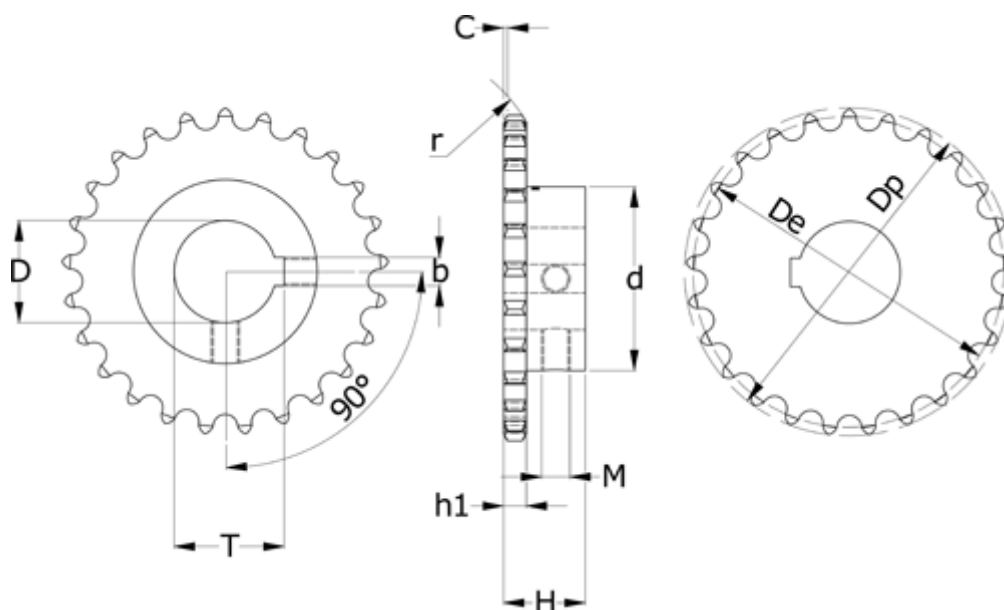

Data Sheet

Article number: 616011003015016

Description: Sprocket 06 B-1 Z=15 simplex
bore 16H7 with keyway

Measures

b = 5	M = M4
C = 1	Number of teeth = 15
d = 34	Pitch = 9.525
D = 16	r = 10
De = 45.81	t = 18.3
Dp = 49.3	
H = 25	
h1 = 5.3	